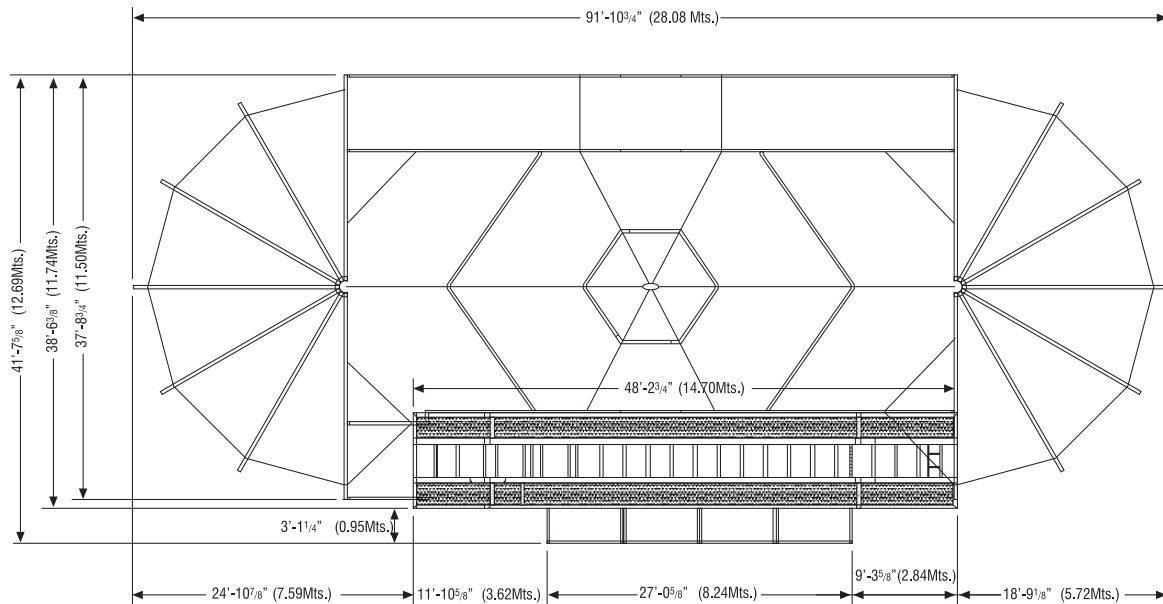

## SPECIFICATIONS

<b>Material</b>	Steel, Fiber Glass, Aluminum
<b>Track Length</b>	138 Mt.
<b>Running Time</b>	50 sec.
<b>Loading</b>	Simultaneous
<b>Seating</b>	1 train 6 cars 4 to 6 passengers per car
<b>Capacity</b>	720 persons per hour
<b>Motor</b>	11 KW 3 PH 220 V
<b>Drive</b>	Motor with Gear Box Chain Lift Gravity Return
<b>Lights</b>	27 bulbs 200 W 220 V 476 color bulbs 4 W 220 V
<b>Set up</b>	6 men 7 hours
<b>Dimensions</b>	92 ft. length 42 ft. wide 24 ft. height at highest point.