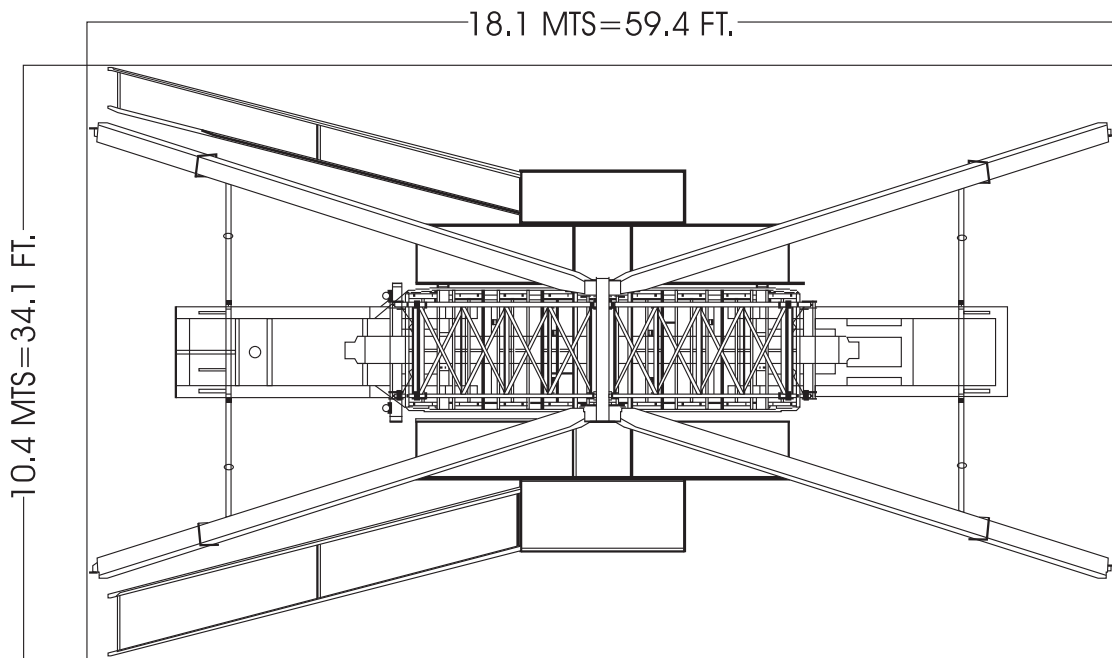

GALEON

VISTA AEREA DE BARCA GALEON

DATOS GALEON

SEATING	40 ADULTS
CAPACITY	500 PER HOUR
ELECTRICAL REQ	220V - 3 PHASE + G 60 HZ
MOTOR ROTATION	62 KW
MOTOR COMPRESSOR	5.5 KW
MOTOR COOLER	1.1 KW
MOTOR HYD PUMP	4 KW
LIGHTS	18 KW
DIMENSIONS (OPER)	16.5 MT. LENGTH X 7.8 MTS. WIDE 11.5 MTS. HEIGHT